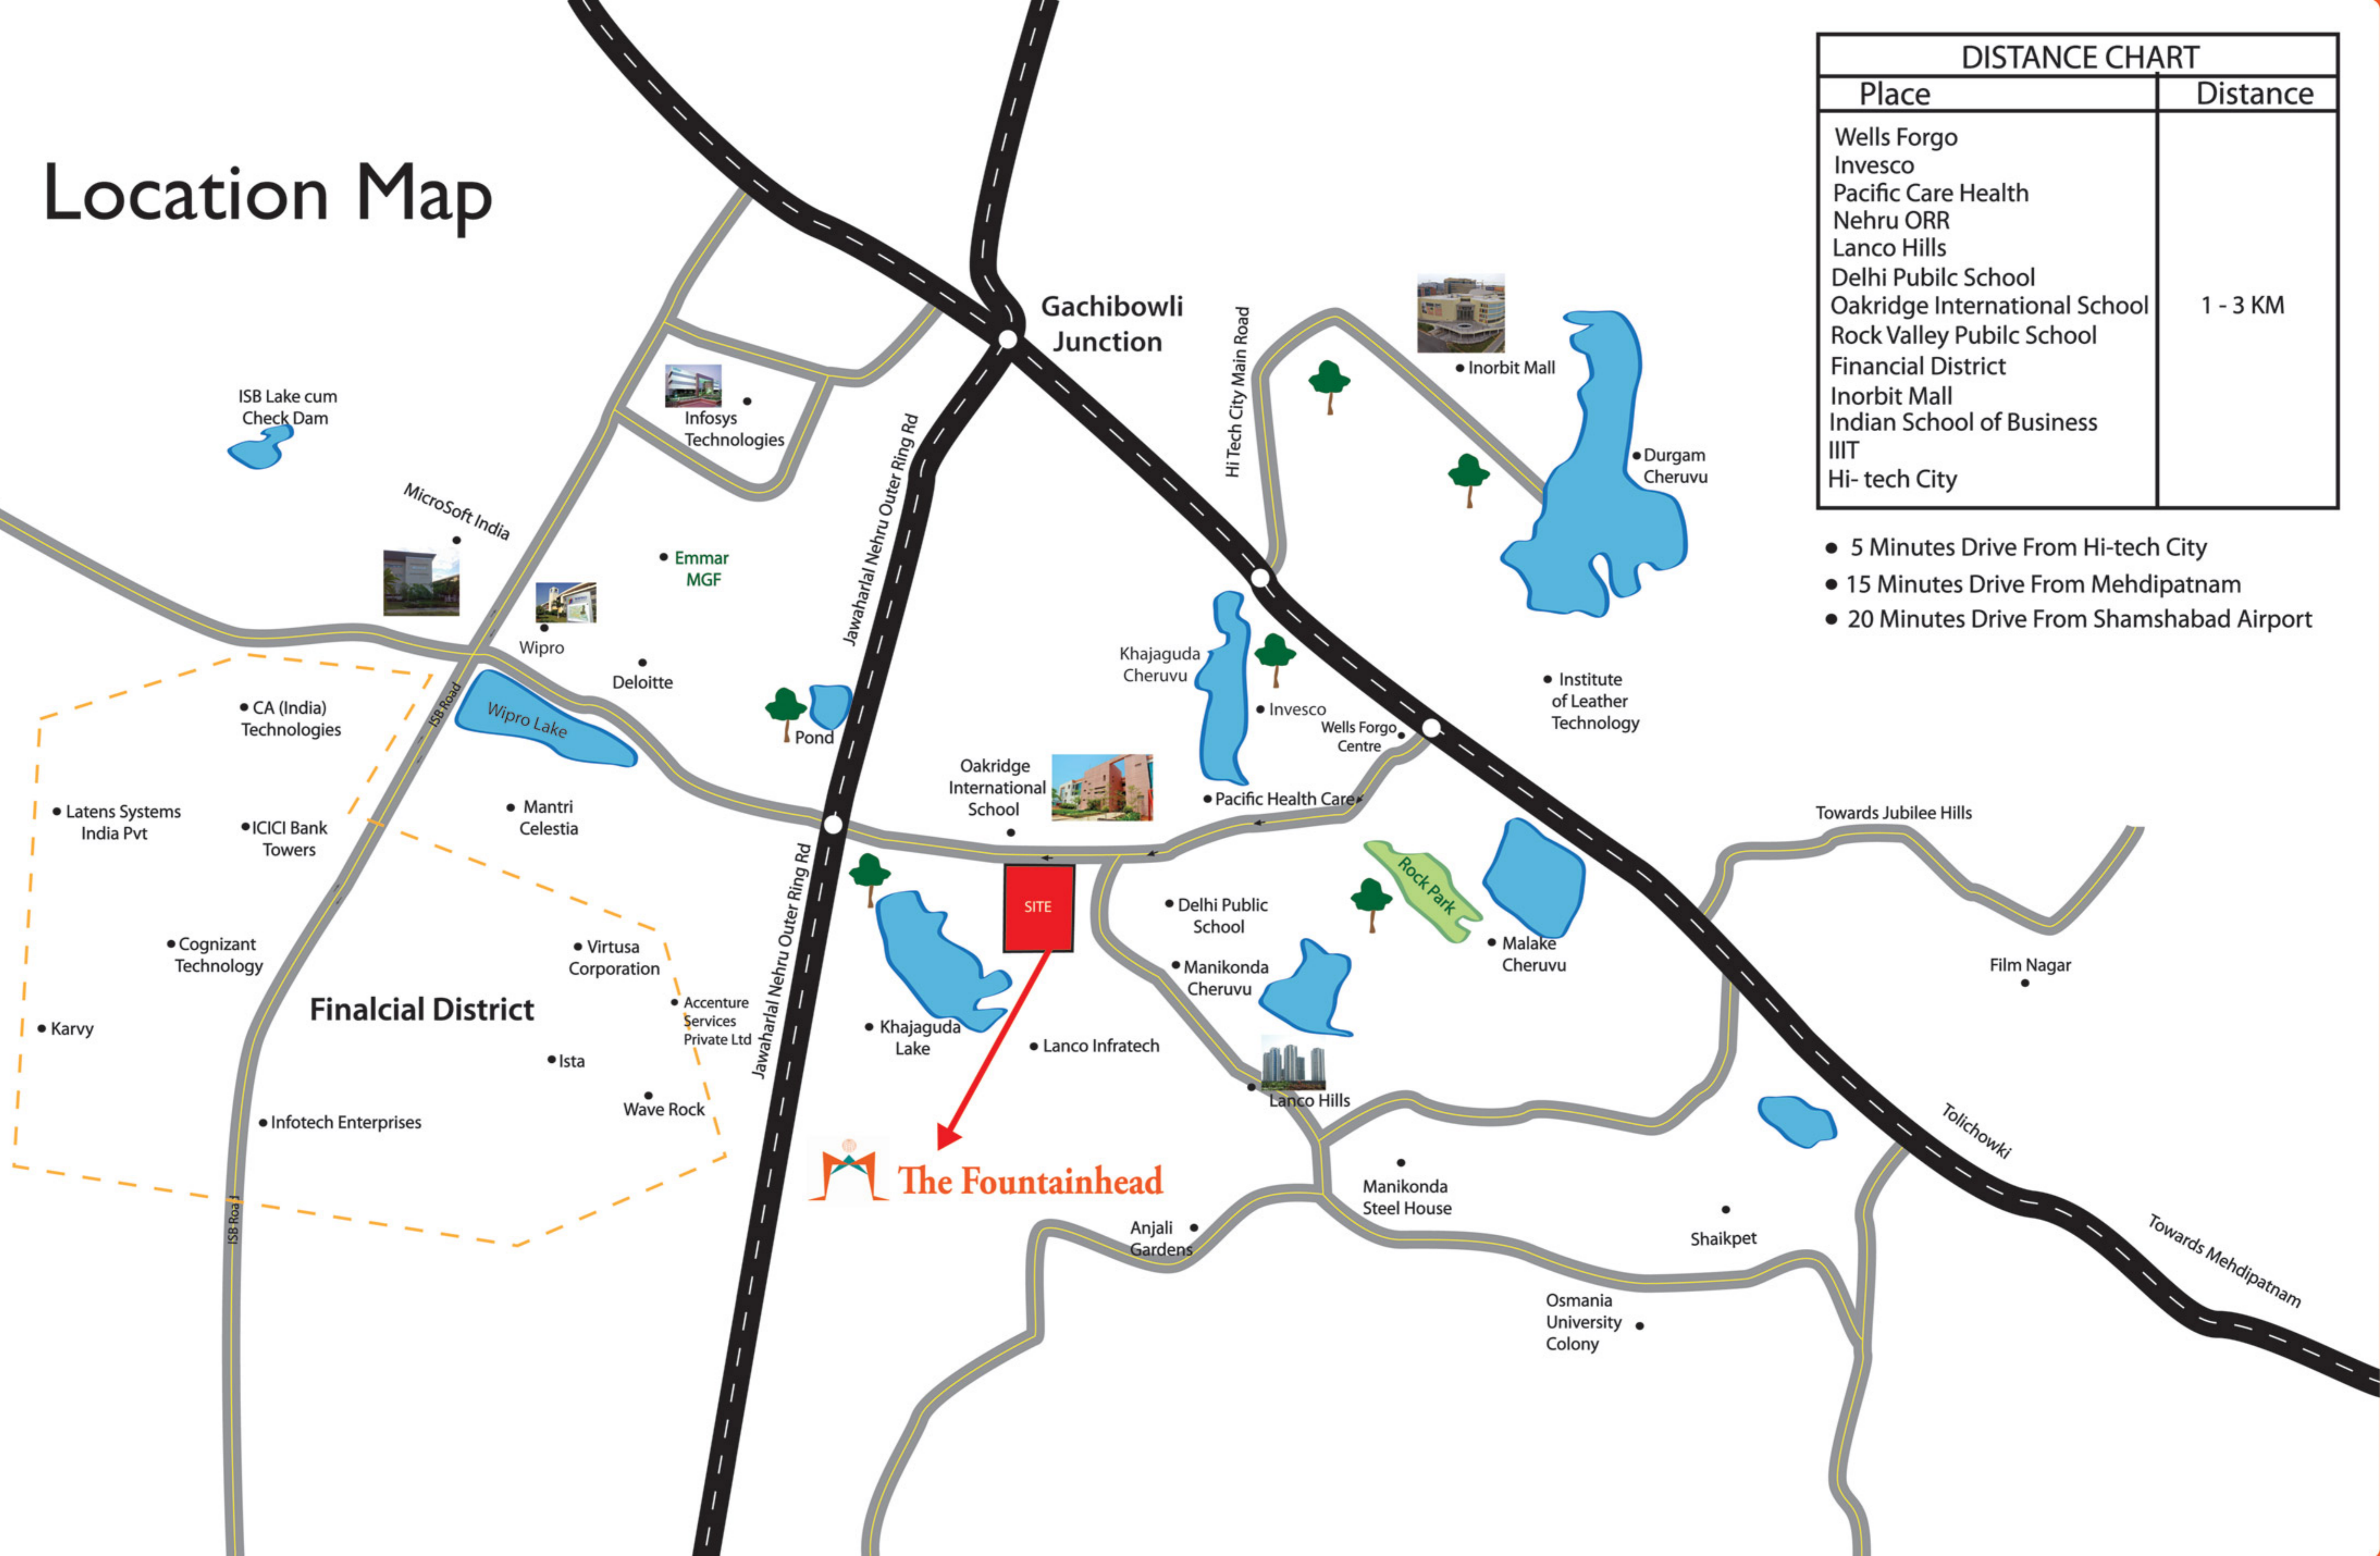

# Location Map

DISTANCE CHART	
Place	Distance
Wells Fargo	1 - 3 KM
Invesco	
Pacific Care Health	
Nehru ORR	
Lanco Hills	
Delhi Public School	
Oakridge International School	
Rock Valley Public School	
Financial District	
Inorbit Mall	
Indian School of Business	
IIIT	
Hi-tech City	

- 5 Minutes Drive From Hi-tech City
- 15 Minutes Drive From Mehdiapatnam
- 20 Minutes Drive From Shamshabad Airport